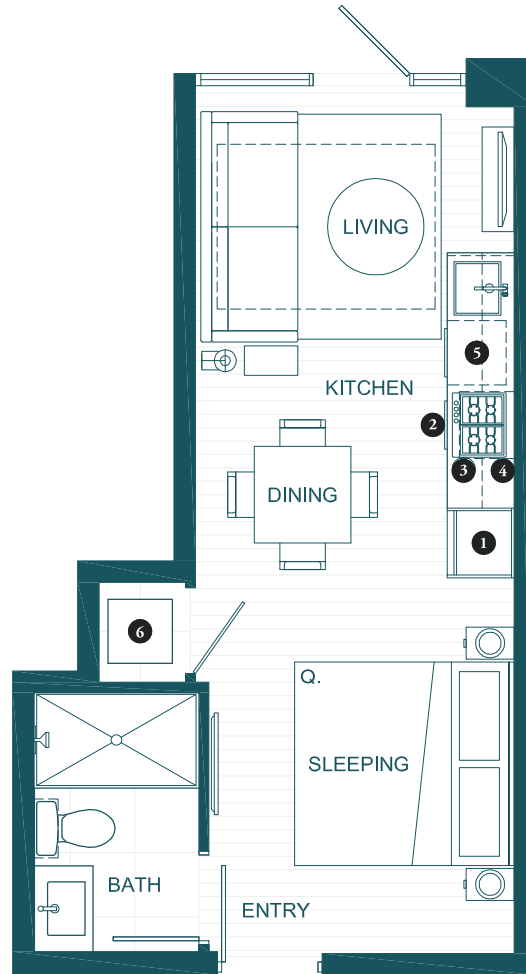

The image features a teal background with a pattern of white, irregular, wavy lines that resemble topographic contour lines or a wood grain texture. The lines are thin and vary in density, creating a sense of depth and movement across the entire frame.

STUDIO

Studio

STEVESTON
WATERFRONT HOTEL

TOTAL AREA

330 SQ FT

Feature List:

1. 24" Fulgor Milano Integrated Fridge
2. 24" Breda Induction Cooktop
3. 24" Convection Wall Oven
4. 24" Frigidaire Microwave Hoodfan Combo
5. 24" Blomberg Integrated Dishwasher
6. Blomberg Washer + Dryer

Studio

STEVESTON
WATERFRONT HOTEL

TOTAL AREA

330 SQ FT

Feature List:

1. 24" Fulgor Milano Integrated Fridge
2. 24" Breda Induction Cooktop
3. 24" Convection Wall Oven
4. 24" Frigidaire Microwave Hoodfan Combo
5. 24" Blomberg Integrated Dishwasher
6. Blomberg Washer + Dryer