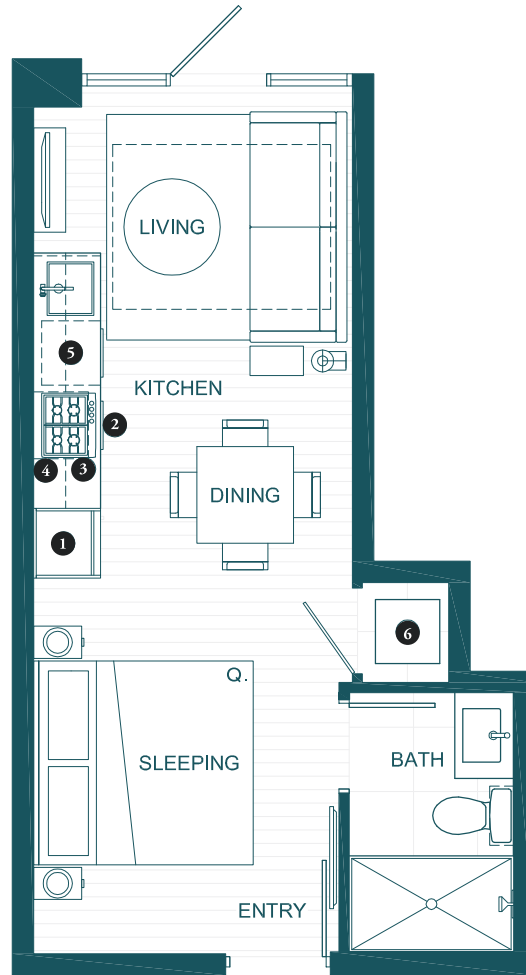

The image features a teal background with a pattern of white, irregular, wavy lines that resemble topographic contour lines or a wood grain texture. The lines are thin and vary in density, creating a sense of depth and movement across the entire frame.

STUDIO

Studio

STEVESTON
WATERFRONT HOTEL

TOTAL AREA

330 SQ FT

Feature List:

1. 24" Fulgor Milano Integrated Fridge
2. 24" Breda Induction Cooktop
3. 24" Convection Wall Oven
4. 24" Frigidaire Microwave Hoodfan Combo
5. 24" Blomberg Integrated Dishwasher
6. Blomberg Washer + Dryer

Studio

STEVESTON
WATERFRONT HOTEL

TOTAL AREA

330 SQ FT

Feature List:

1. 24" Fulgor Milano Integrated Fridge
2. 24" Breda Induction Cooktop
3. 24" Convection Wall Oven
4. 24" Frigidaire Microwave Hoodfan Combo
5. 24" Blomberg Integrated Dishwasher
6. Blomberg Washer + Dryer