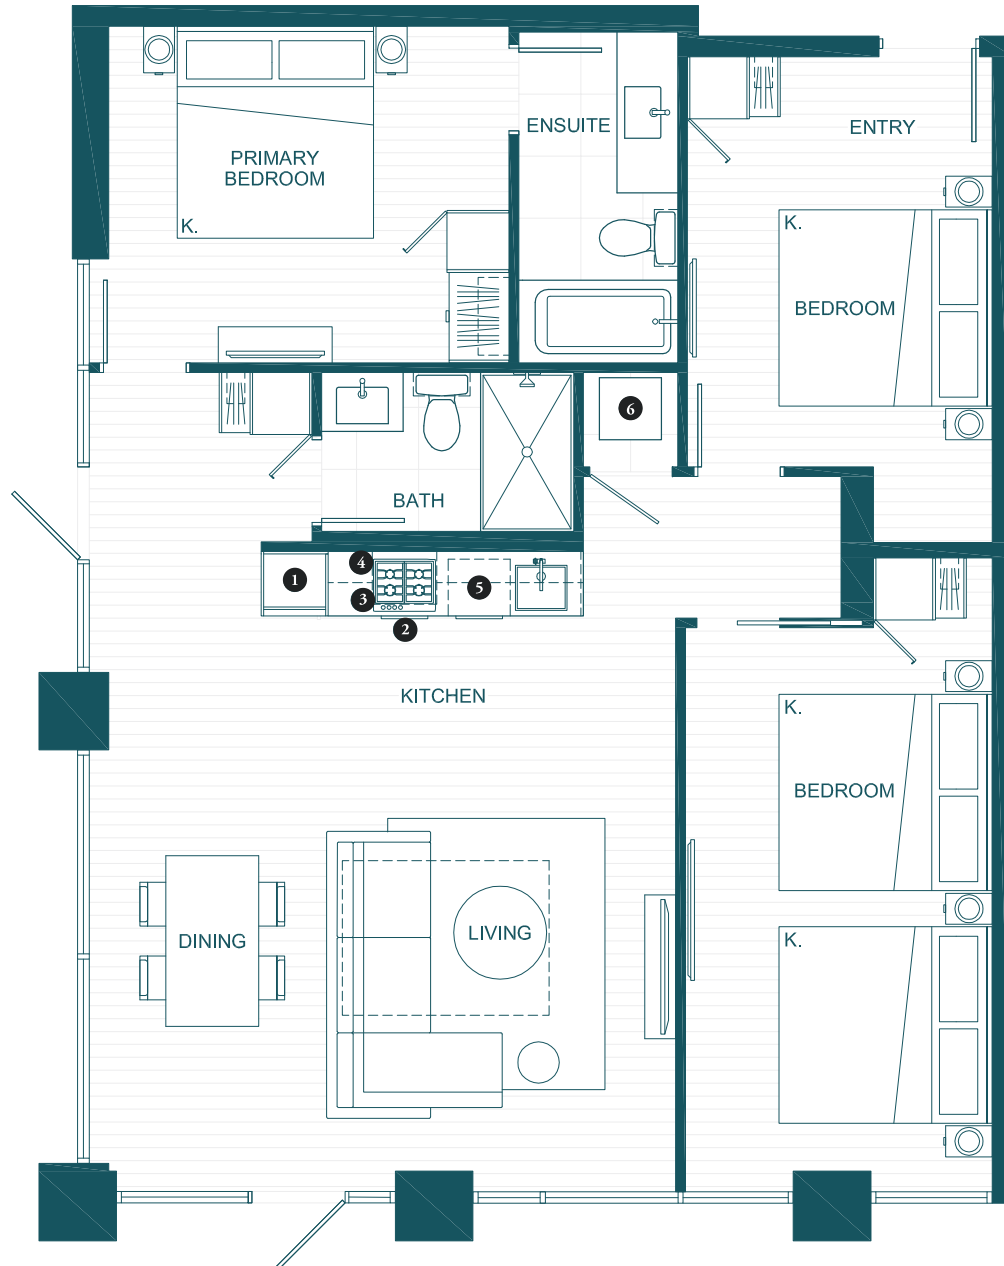

THREE BEDROOM SUITE

Three Bedroom Suite

STEVESTON
WATERFRONT HOTEL

TOTAL AREA
1,085 SQ FT

Feature List:

1. 24" Fulgor Milano Integrated Fridge
2. 24" Breda Induction Cooktop
3. 24" Convection Wall Oven
4. 24" Frigidaire Microwave Hoodfan Combo
5. 24" Blomberg Integrated Dishwasher
6. Blomberg Washer + Dryer