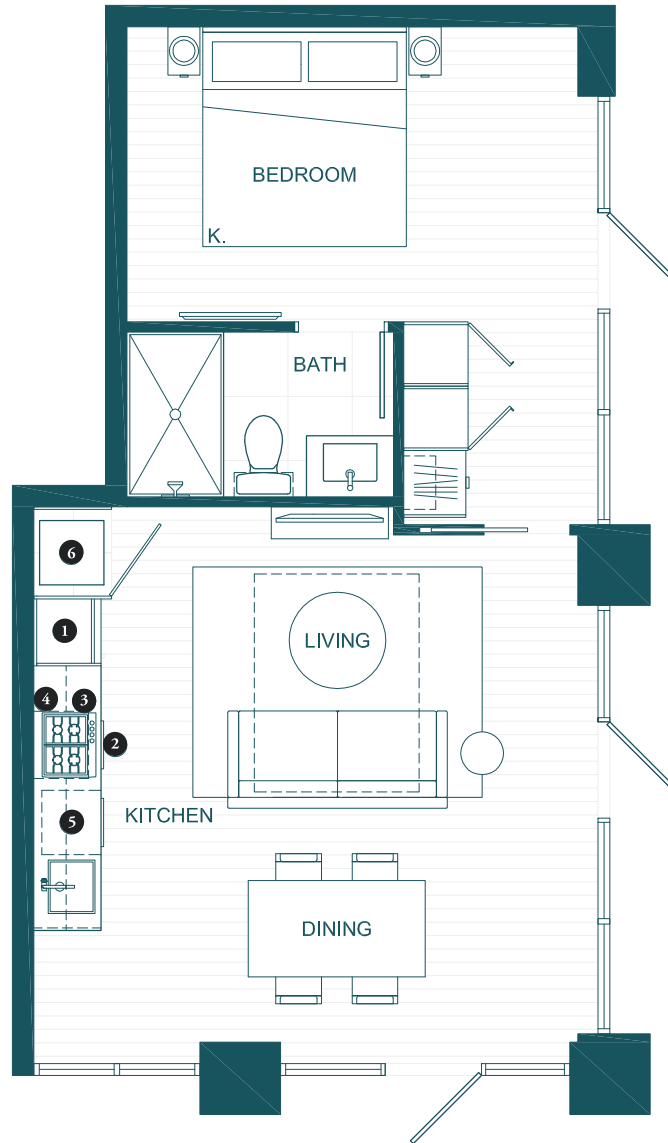

Waterfront One Bedroom Suite

STEVESTON
WATERFRONT HOTEL

TOTAL AREA

455 SQ FT

Feature List:

1. 24" Fulgor Milano Integrated Fridge
2. 24" Breda Induction Cooktop
3. 24" Convection Wall Oven
4. 24" Frigidaire Microwave Hoodfan Combo
5. 24" Blomberg Integrated Dishwasher
6. Blomberg Washer + Dryer