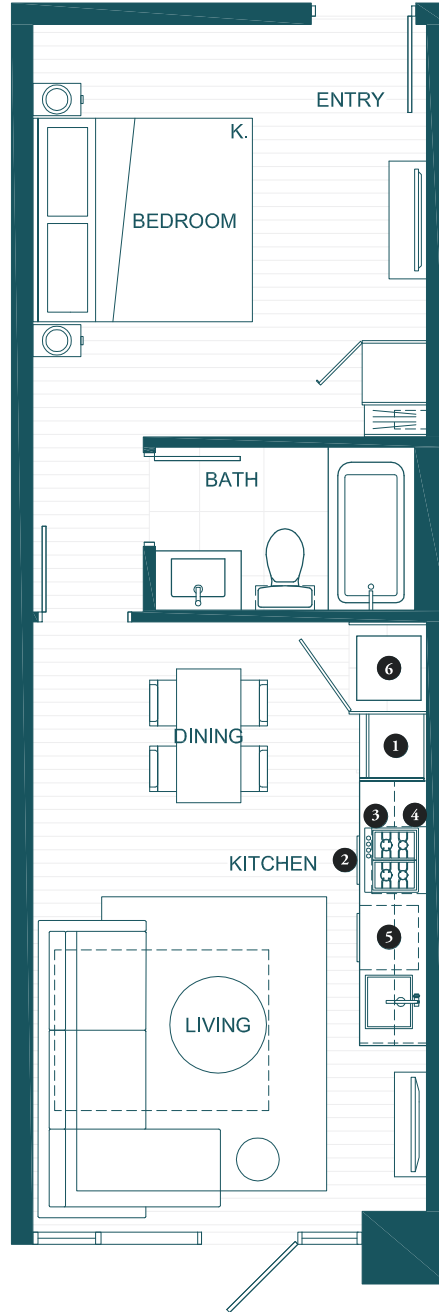

**WATERFRONT
ONE BEDROOM SUITE**

Waterfront One Bedroom Suite

STEVESTON
WATERFRONT HOTEL

TOTAL AREA

455 SQ FT

Feature List:

1. 24" Fulgor Milano Integrated Fridge
2. 24" Breda Induction Cooktop
3. 24" Convection Wall Oven
4. 24" Frigidalre Microwave Hoodfan Combo
5. 24" Blomberg Integrated Dishwasher
6. Blomberg Washer + Dryer

Waterfront One Bedroom Suite

STEVESTON
WATERFRONT HOTEL

TOTAL AREA

455 SQ FT

Feature List:

1. 24" Fulgor Milano Integrated Fridge
2. 24" Breda Induction Cooktop
3. 24" Convection Wall Oven
4. 24" Frigidaire Microwave Hoodfan Combo
5. 24" Blomberg Integrated Dishwasher
6. Blomberg Washer + Dryer