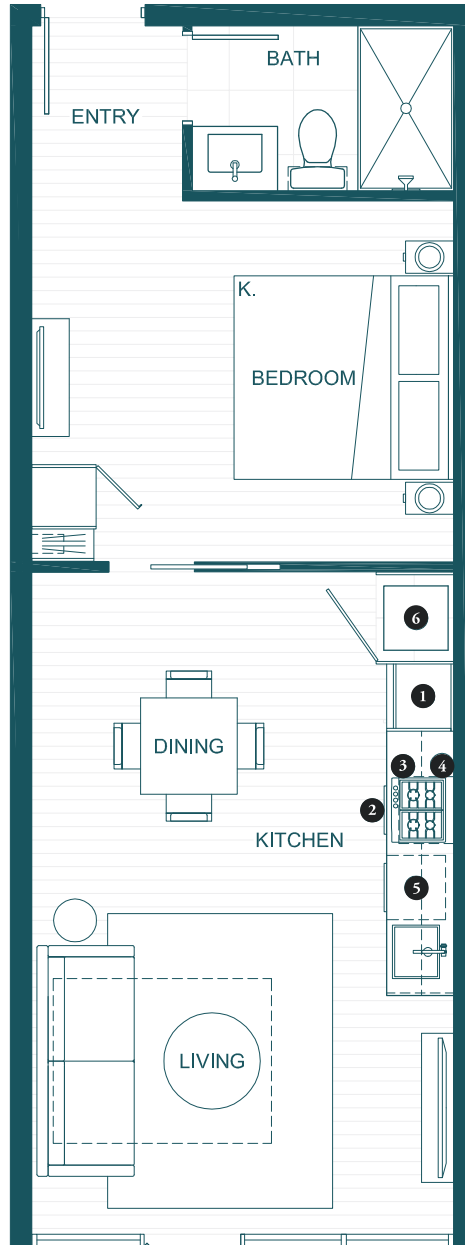

**WATERFRONT
ONE BEDROOM SUITE**

Waterfront One Bedroom Suite

STEVESTON
WATERFRONT HOTEL

TOTAL AREA

455 SQ FT

Feature List:

1. 24" Fulgor Milano Integrated Fridge
2. 24" Breda Induction Cooktop
3. 24" Convection Wall Oven
4. 24" Frigidalre Microwave Hoodfan Combo
5. 24" Blomberg Integrated Dishwasher
6. Blomberg Washer + Dryer

Waterfront One Bedroom Suite

STEVESTON
WATERFRONT HOTEL

TOTAL AREA

455 SQ FT

Feature List:

1. 24" Fulgor Milano Integrated Fridge
2. 24" Breda Induction Cooktop
3. 24" Convection Wall Oven
4. 24" Frigidaire Microwave Hoodfan Combo
5. 24" Blomberg Integrated Dishwasher
6. Blomberg Washer + Dryer