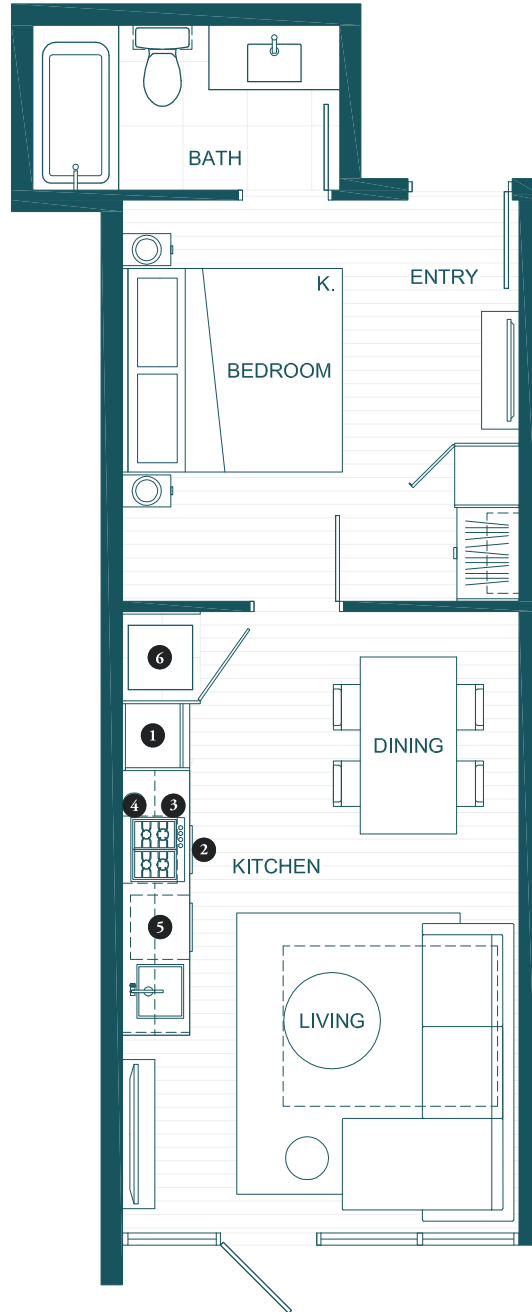

**WATERFRONT
ONE BEDROOM SUITE**

Waterfront One Bedroom Suite

STEVESTON
WATERFRONT HOTEL

TOTAL AREA

455 SQ FT

Feature List:

1. 24" Fulgor Milano Integrated Fridge
2. 24" Breda Induction Cooktop
3. 24" Convection Wall Oven
4. 24" Frigidalre Microwave Hoodfan Combo
5. 24" Blomberg Integrated Dishwasher
6. Blomberg Washer + Dryer

Waterfront One Bedroom Suite

STEVESTON
WATERFRONT HOTEL

TOTAL AREA

455 SQ FT

Feature List:

1. 24" Fulgor Milano Integrated Fridge
2. 24" Breda Induction Cooktop
3. 24" Convection Wall Oven
4. 24" Frigidaire Microwave Hoodfan Combo
5. 24" Blomberg Integrated Dishwasher
6. Blomberg Washer + Dryer