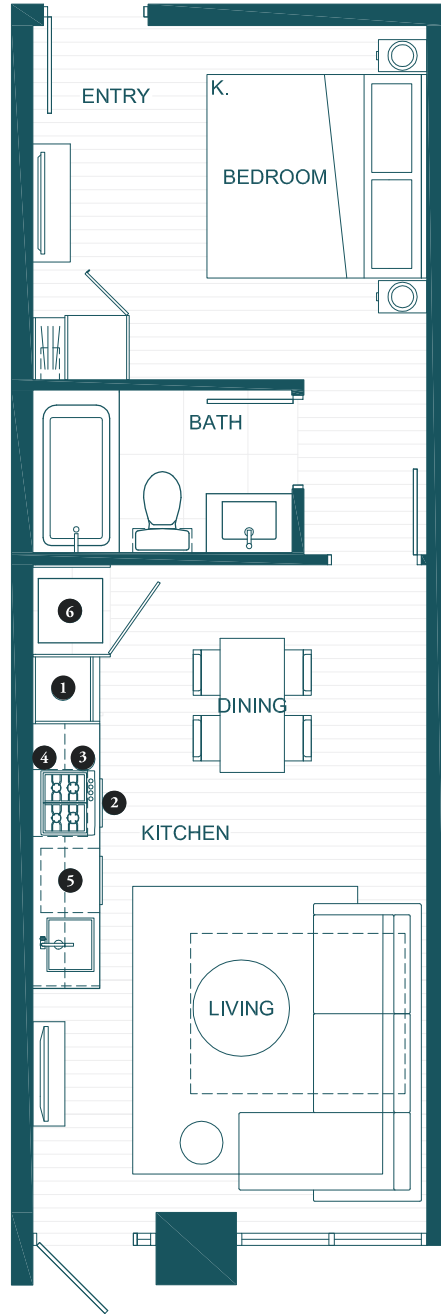

**WATERFRONT
ONE BEDROOM SUITE**

Waterfront One Bedroom Suite

STEVESTON
WATERFRONT HOTEL

TOTAL AREA

455 SQ FT

Feature List:

1. 24" Fulgor Milano Integrated Fridge
2. 24" Breda Induction Cooktop
3. 24" Convection Wall Oven
4. 24" Frigidalre Microwave Hoodfan Combo
5. 24" Blomberg Integrated Dishwasher
6. Blomberg Washer + Dryer

Waterfront One Bedroom Suite

STEVESTON
WATERFRONT HOTEL

TOTAL AREA

455 SQ FT

Feature List:

1. 24" Fulgor Milano Integrated Fridge
2. 24" Breda Induction Cooktop
3. 24" Convection Wall Oven
4. 24" Frigidaire Microwave Hoodfan Combo
5. 24" Blomberg Integrated Dishwasher
6. Blomberg Washer + Dryer