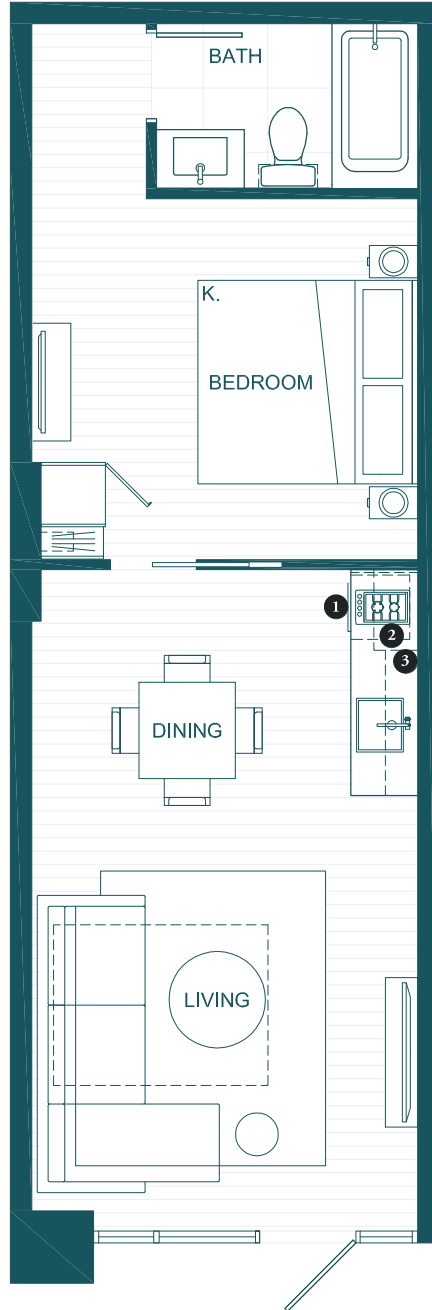

**WATERFRONT JUNIOR
ONE BEDROOM SUITE**

Waterfront Junior One Bedroom Suite

STEVESTON
WATERFRONT HOTEL

TOTAL AREA

455 SQ FT

Feature List:

1. 24" Fulgor Milano Undercounter Fridge
2. 12" Breda Induction Cooktop
3. 30" Frigidalre Microwave Hoodfan Combo

Waterfront Junior One Bedroom Suite

STEVESTON
WATERFRONT HOTEL

TOTAL AREA

455 SQ FT

Feature List:

1. 24" Fulgor Milano Undercounter Fridge
2. 12" Breda Induction Cooktop
3. 30" Frigidalre Microwave Hoodfan Combo