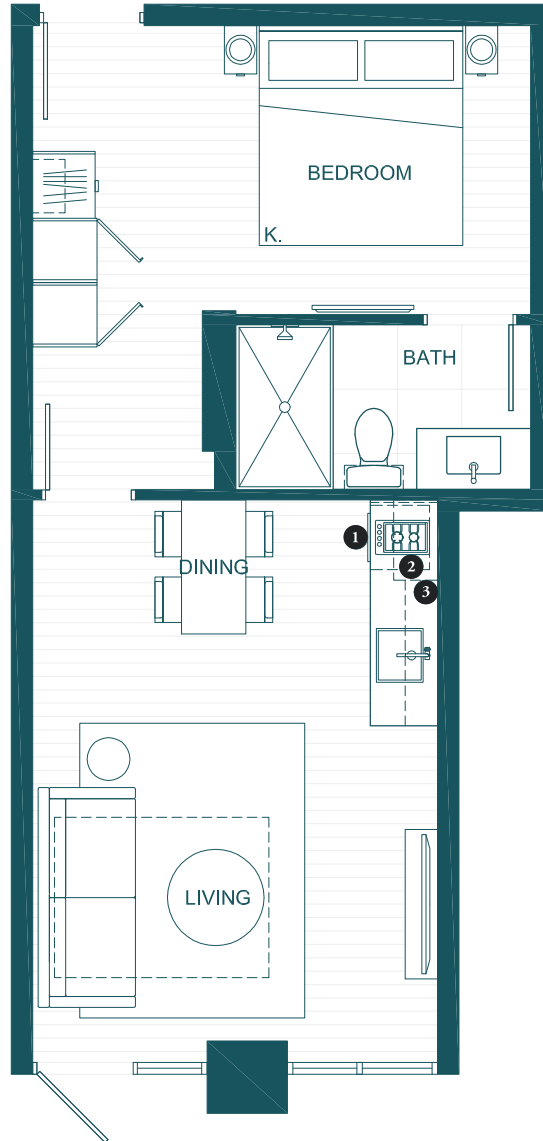

**WATERFRONT JUNIOR
ONE BEDROOM SUITE**

Waterfront Junior One Bedroom Suite

STEVESTON
WATERFRONT HOTEL

TOTAL AREA

455 SQ FT

Feature List:

1. 24" Fulgor Milano Undercounter Fridge
2. 12" Breda Induction Cooktop
3. 30" Frigidalre Microwave Hoodfan Combo

Waterfront Junior One Bedroom Suite

STEVESTON
WATERFRONT HOTEL

TOTAL AREA

455 SQ FT

Feature List:

1. 24" Fulgor Milano Undercounter Fridge
2. 12" Breda Induction Cooktop
3. 30" Frigidalre Microwave Hoodfan Combo