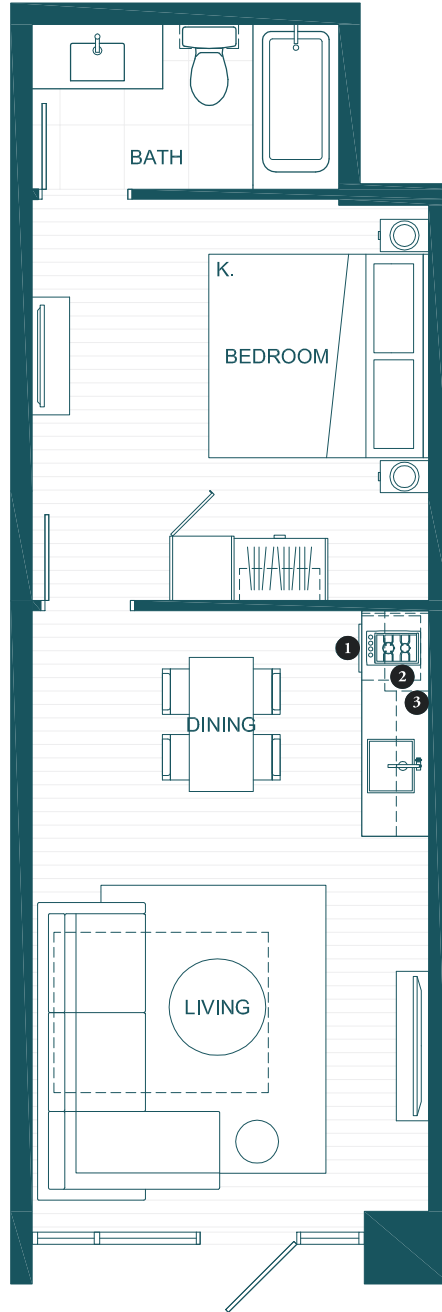

**WATERFRONT JUNIOR
ONE BEDROOM SUITE**

Waterfront Junior One Bedroom Suite

STEVESTON
WATERFRONT HOTEL

TOTAL AREA

455 SQ FT

Feature List:

1. 24" Fulgor Milano Undercounter Fridge
2. 12" Breda Induction Cooktop
3. 30" Frigidalre Microwave Hoodfan Combo

Waterfront Junior One Bedroom Suite

STEVESTON
WATERFRONT HOTEL

TOTAL AREA

455 SQ FT

Feature List:

1. 24" Fulgor Milano Undercounter Fridge
2. 12" Breda Induction Cooktop
3. 30" Frigidalre Microwave Hoodfan Combo