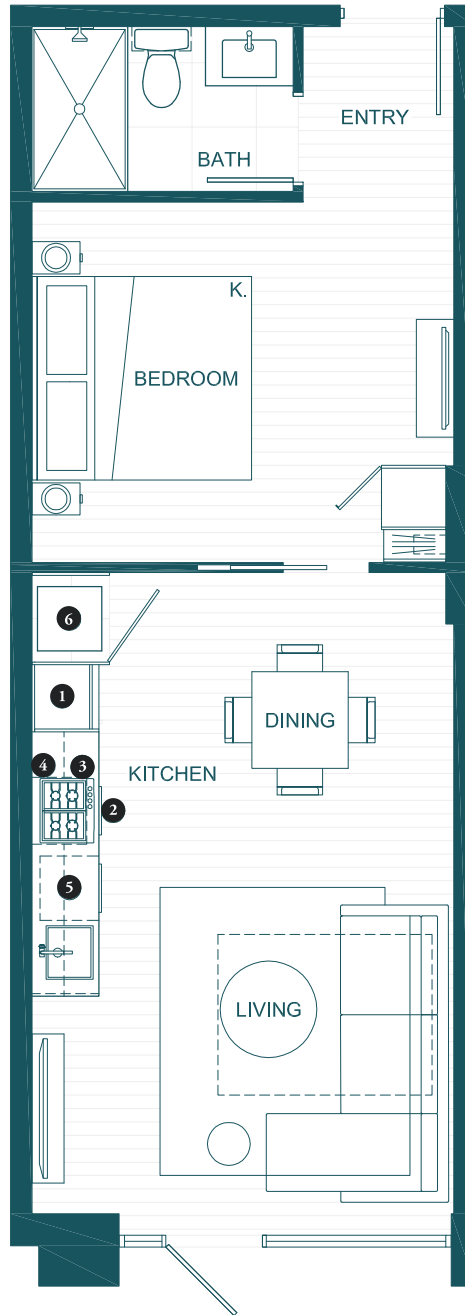

ONE BEDROOM SUITE

One Bedroom Suite

STEVESTON
WATERFRONT HOTEL

TOTAL AREA

455 SQ FT

Feature List:

1. 24" Fulgor Milano Integrated Fridge
2. 24" Breda Induction Cooktop
3. 24" Convection Wall Oven
4. 24" Frigidaire Microwave Hoodfan Combo
5. 24" Blomberg Integrated Dishwasher
6. Blomberg Washer + Dryer

One Bedroom Suite

STEVESTON
WATERFRONT HOTEL

TOTAL AREA

455 SQ FT

Feature List:

1. 24" Fulgor Milano Integrated Fridge
2. 24" Breda Induction Cooktop
3. 24" Convection Wall Oven
4. 24" Frigidaire Microwave Hoodfan Combo
5. 24" Blomberg Integrated Dishwasher
6. Blomberg Washer + Dryer

One Bedroom Suite

STEVESTON
WATERFRONT HOTEL

TOTAL AREA

330 SQ FT

Feature List:

1. 24" Fulgor Milano Integrated Fridge
2. 24" Breda Induction Cooktop
3. 24" Convection Wall Oven
4. 24" Frigidaire Microwave Hoodfan Combo
5. 24" Blomberg Integrated Dishwasher
6. Blomberg Washer + Dryer