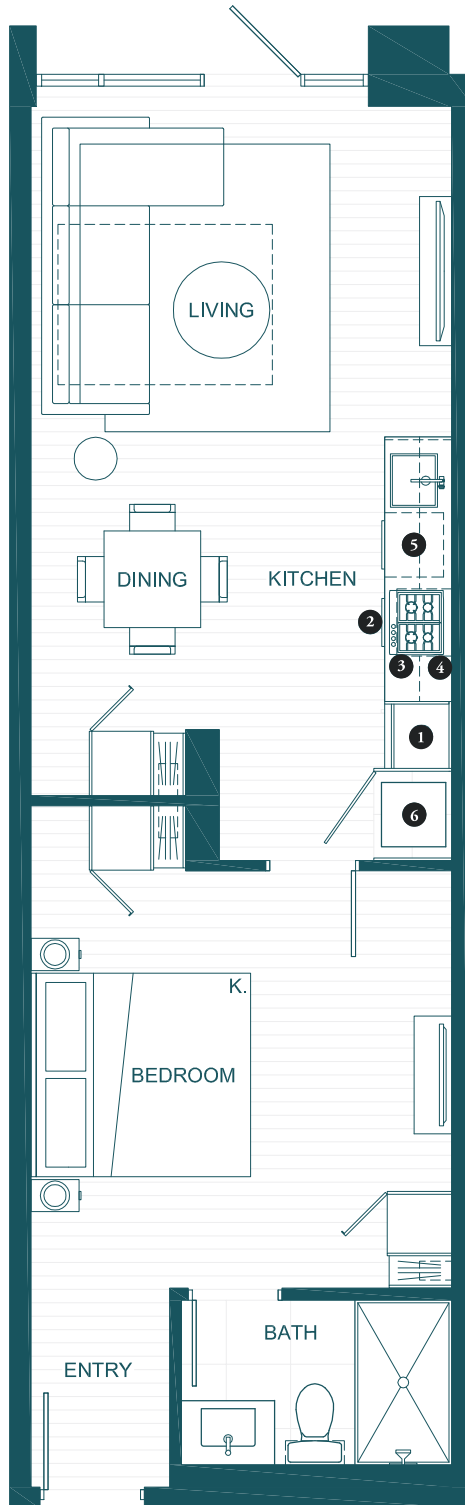

ONE BEDROOM SUITE

One Bedroom Suite

STEVESTON
WATERFRONT HOTEL

TOTAL AREA

455 SQ FT

Feature List:

1. 24" Fulgor Milano Integrated Fridge
2. 24" Breda Induction Cooktop
3. 24" Convection Wall Oven
4. 24" Frigidaire Microwave Hoodfan Combo
5. 24" Blomberg Integrated Dishwasher
6. Blomberg Washer + Dryer

One Bedroom Suite

STEVESTON
WATERFRONT HOTEL

TOTAL AREA

455 SQ FT

Feature List:

1. 24" Fulgor Milano Integrated Fridge
2. 24" Breda Induction Cooktop
3. 24" Convection Wall Oven
4. 24" Frigidaire Microwave Hoodfan Combo
5. 24" Blomberg Integrated Dishwasher
6. Blomberg Washer + Dryer

One Bedroom Suite

STEVESTON
WATERFRONT HOTEL

TOTAL AREA

330 SQ FT

Feature List:

1. 24" Fulgor Milano Integrated Fridge
2. 24" Breda Induction Cooktop
3. 24" Convection Wall Oven
4. 24" Frigidaire Microwave Hoodfan Combo
5. 24" Blomberg Integrated Dishwasher
6. Blomberg Washer + Dryer