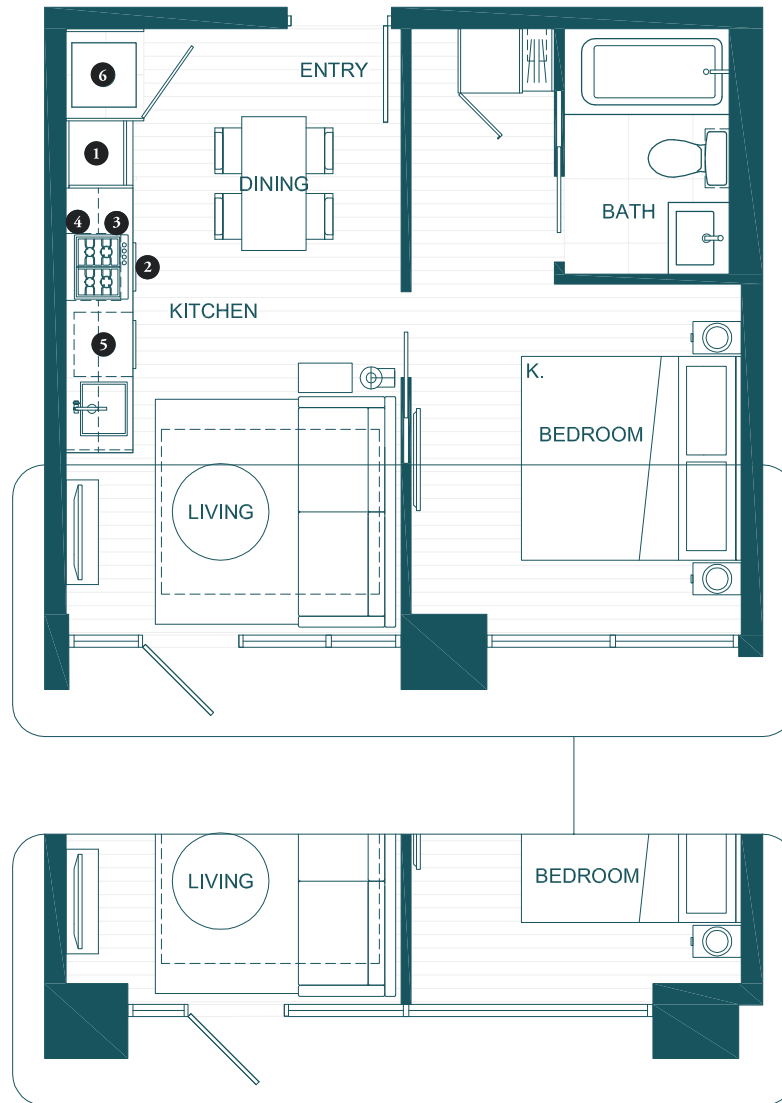

One Bedroom Suite

STEVESTON
WATERFRONT HOTEL

TOTAL AREA

330 SQ FT

PLAN VARIANCE:
FOR UNIT 112 & 115

Feature List:

1. 24" Fulgor Milano Integrated Fridge
2. 24" Breda Induction Cooktop
3. 24" Convection Wall Oven
4. 24" Frigidaire Microwave Hoodfan Combo
5. 24" Blomberg Integrated Dishwasher
6. Blomberg Washer + Dryer