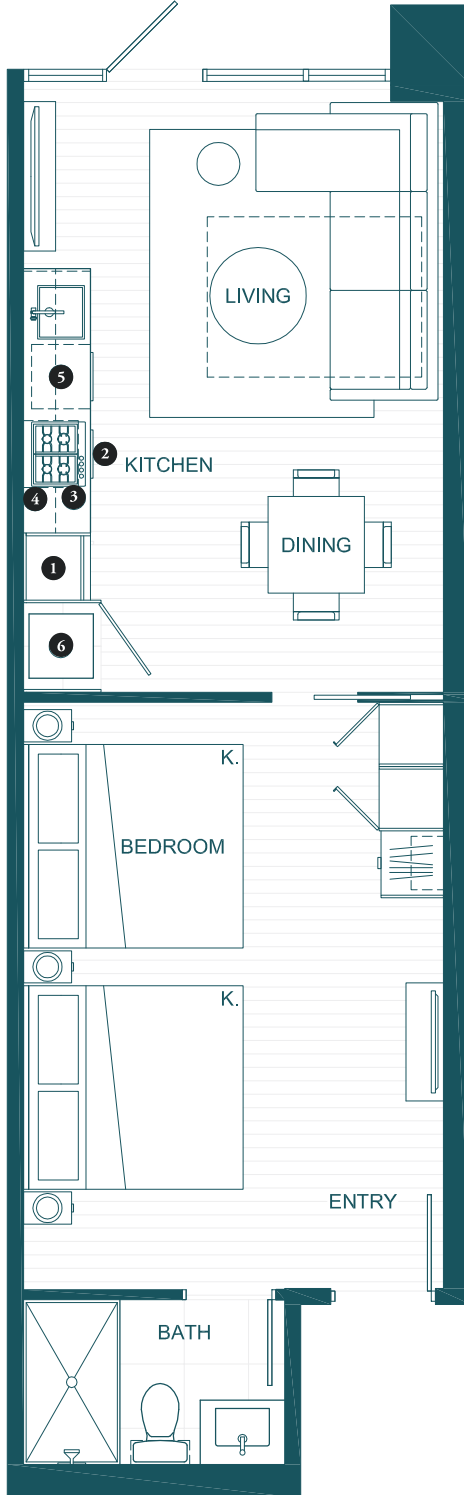

ONE BEDROOM SUITE

One Bedroom Suite

STEVESTON
WATERFRONT HOTEL

TOTAL AREA

455 SQ FT

Feature List:

1. 24" Fulgor Milano Integrated Fridge
2. 24" Breda Induction Cooktop
3. 24" Convection Wall Oven
4. 24" Frigidaire Microwave Hoodfan Combo
5. 24" Blomberg Integrated Dishwasher
6. Blomberg Washer + Dryer

One Bedroom Suite

STEVESTON
WATERFRONT HOTEL

TOTAL AREA

455 SQ FT

Feature List:

1. 24" Fulgor Milano Integrated Fridge
2. 24" Breda Induction Cooktop
3. 24" Convection Wall Oven
4. 24" Frigidaire Microwave Hoodfan Combo
5. 24" Blomberg Integrated Dishwasher
6. Blomberg Washer + Dryer

One Bedroom Suite

STEVESTON
WATERFRONT HOTEL

TOTAL AREA

330 SQ FT

Feature List:

1. 24" Fulgor Milano Integrated Fridge
2. 24" Breda Induction Cooktop
3. 24" Convection Wall Oven
4. 24" Frigidaire Microwave Hoodfan Combo
5. 24" Blomberg Integrated Dishwasher
6. Blomberg Washer + Dryer