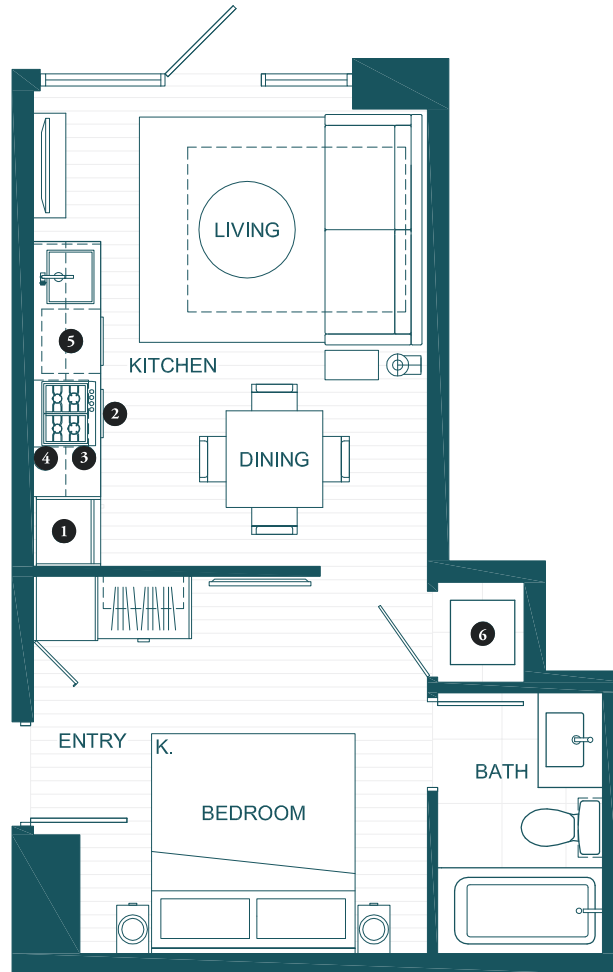

ONE BEDROOM SUITE

One Bedroom Suite

STEVESTON
WATERFRONT HOTEL

TOTAL AREA

455 SQ FT

Feature List:

1. 24" Fulgor Milano Integrated Fridge
2. 24" Breda Induction Cooktop
3. 24" Convection Wall Oven
4. 24" Frigidaire Microwave Hoodfan Combo
5. 24" Blomberg Integrated Dishwasher
6. Blomberg Washer + Dryer

One Bedroom Suite

STEVESTON
WATERFRONT HOTEL

TOTAL AREA

455 SQ FT

Feature List:

1. 24" Fulgor Milano Integrated Fridge
2. 24" Breda Induction Cooktop
3. 24" Convection Wall Oven
4. 24" Frigidaire Microwave Hoodfan Combo
5. 24" Blomberg Integrated Dishwasher
6. Blomberg Washer + Dryer

One Bedroom Suite

STEVESTON
WATERFRONT HOTEL

TOTAL AREA

330 SQ FT

Feature List:

1. 24" Fulgor Milano Integrated Fridge
2. 24" Breda Induction Cooktop
3. 24" Convection Wall Oven
4. 24" Frigidaire Microwave Hoodfan Combo
5. 24" Blomberg Integrated Dishwasher
6. Blomberg Washer + Dryer