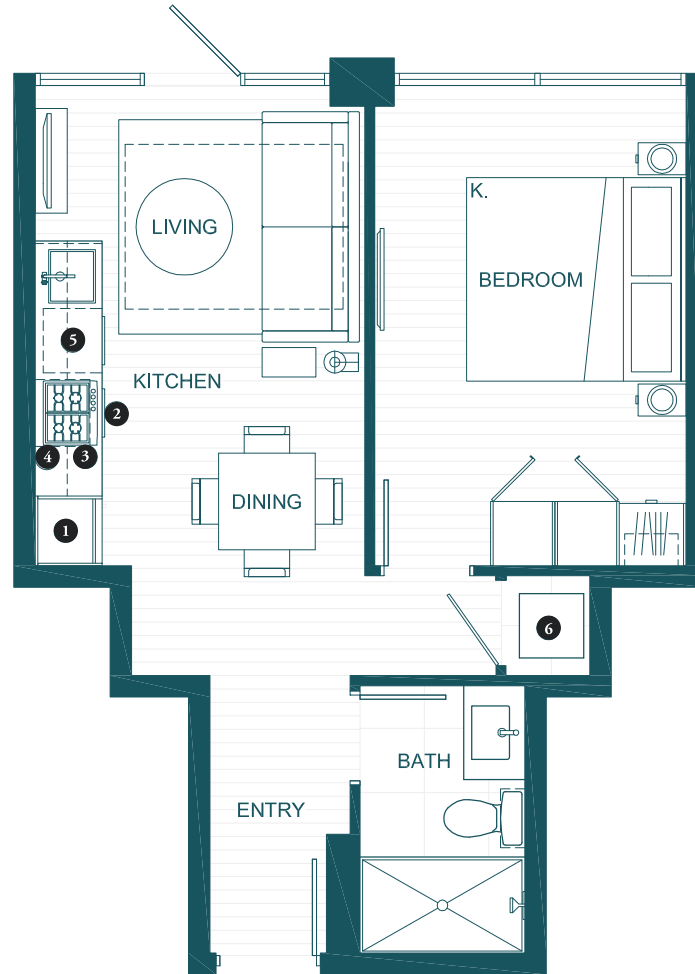

ONE BEDROOM SUITE

One Bedroom Suite

STEVESTON
WATERFRONT HOTEL

TOTAL AREA

455 SQ FT

Feature List:

1. 24" Fulgor Milano Integrated Fridge
2. 24" Breda Induction Cooktop
3. 24" Convection Wall Oven
4. 24" Frigidaire Microwave Hoodfan Combo
5. 24" Blomberg Integrated Dishwasher
6. Blomberg Washer + Dryer

One Bedroom Suite

STEVESTON
WATERFRONT HOTEL

TOTAL AREA

455 SQ FT

Feature List:

1. 24" Fulgor Milano Integrated Fridge
2. 24" Breda Induction Cooktop
3. 24" Convection Wall Oven
4. 24" Frigidaire Microwave Hoodfan Combo
5. 24" Blomberg Integrated Dishwasher
6. Blomberg Washer + Dryer

One Bedroom Suite

STEVESTON
WATERFRONT HOTEL

TOTAL AREA

330 SQ FT

Feature List:

1. 24" Fulgor Milano Integrated Fridge
2. 24" Breda Induction Cooktop
3. 24" Convection Wall Oven
4. 24" Frigidaire Microwave Hoodfan Combo
5. 24" Blomberg Integrated Dishwasher
6. Blomberg Washer + Dryer