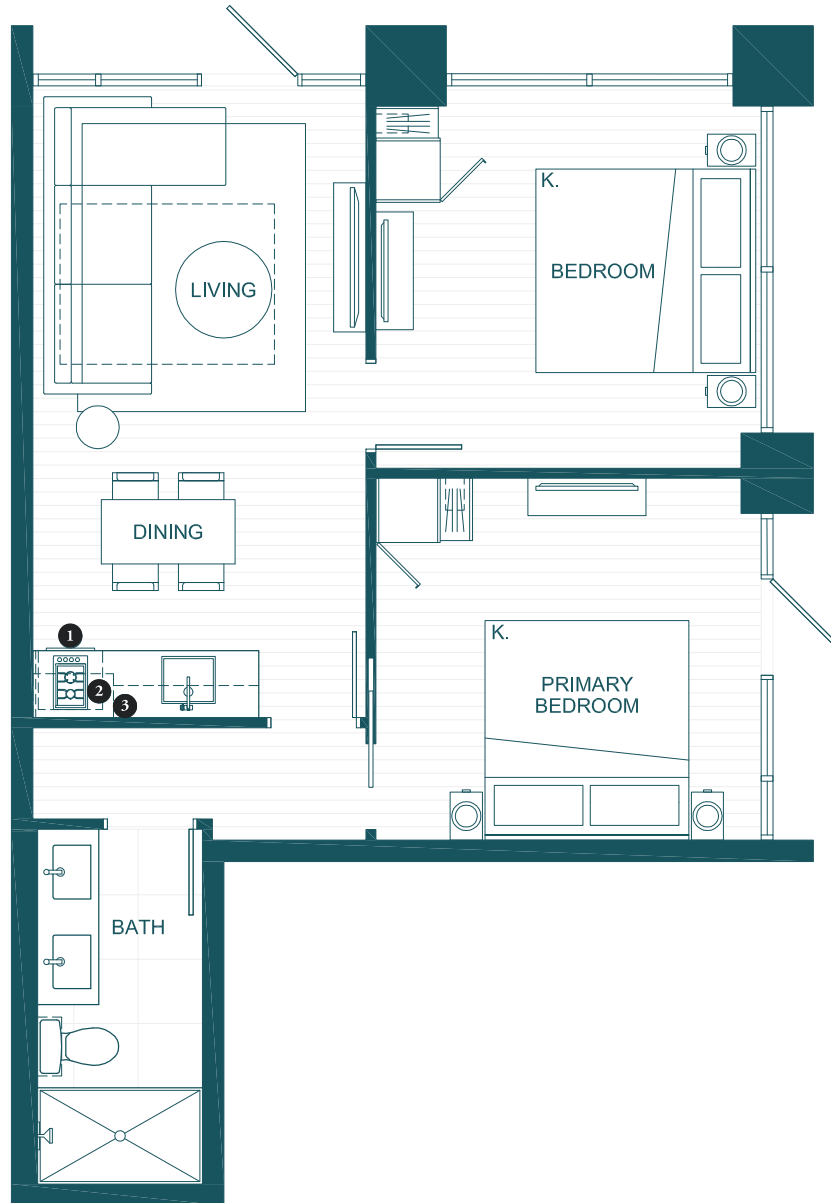

JUNIOR  
TWO BEDROOM SUITE

# Junior Two Bedroom Suite

STEVESTON  
WATERFRONT HOTEL

TOTAL AREA

595 SQ FT

## Feature List:

1. 24" Fulgor Milano Undercounter Fridge
2. 12" Breda Induction Cooktop
3. 30" Frigidaire Microwave Hoodfan Combo