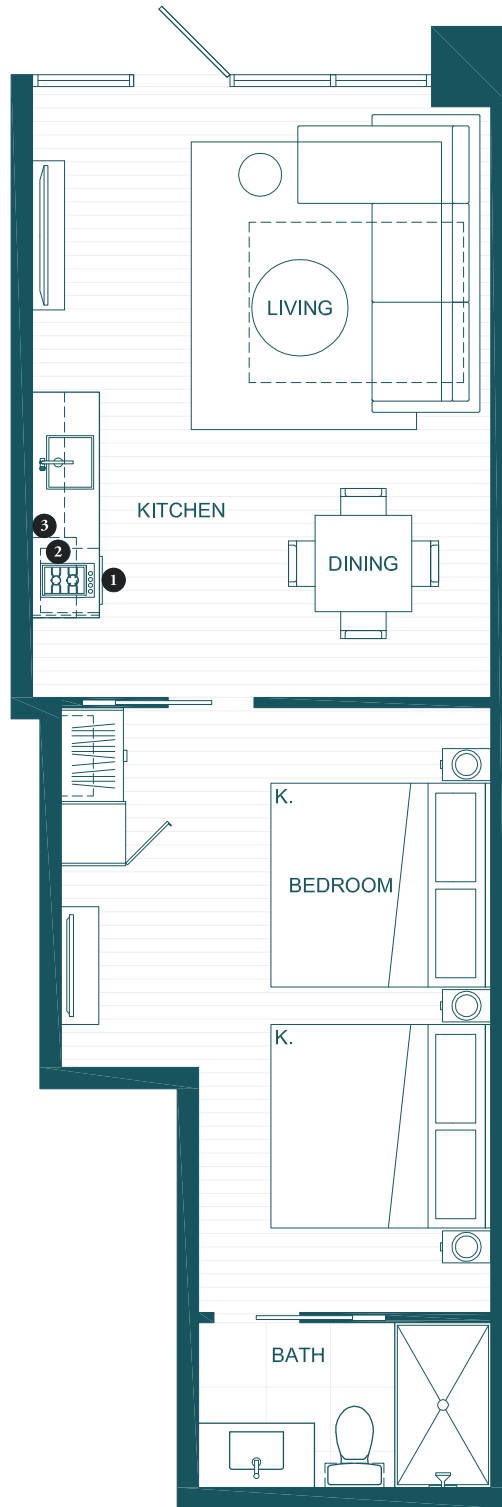

**JUNIOR  
ONE BEDROOM SUITE**

# Junior One Bedroom Suite

STEVESTON  
WATERFRONT HOTEL

TOTAL AREA

455 SQ FT

## Feature List:

1. 24" Fulgor Milano Undercounter Fridge
2. 12" Breda Induction Cooktop
3. 30" Frigidaire Microwave Hoodfan Combo