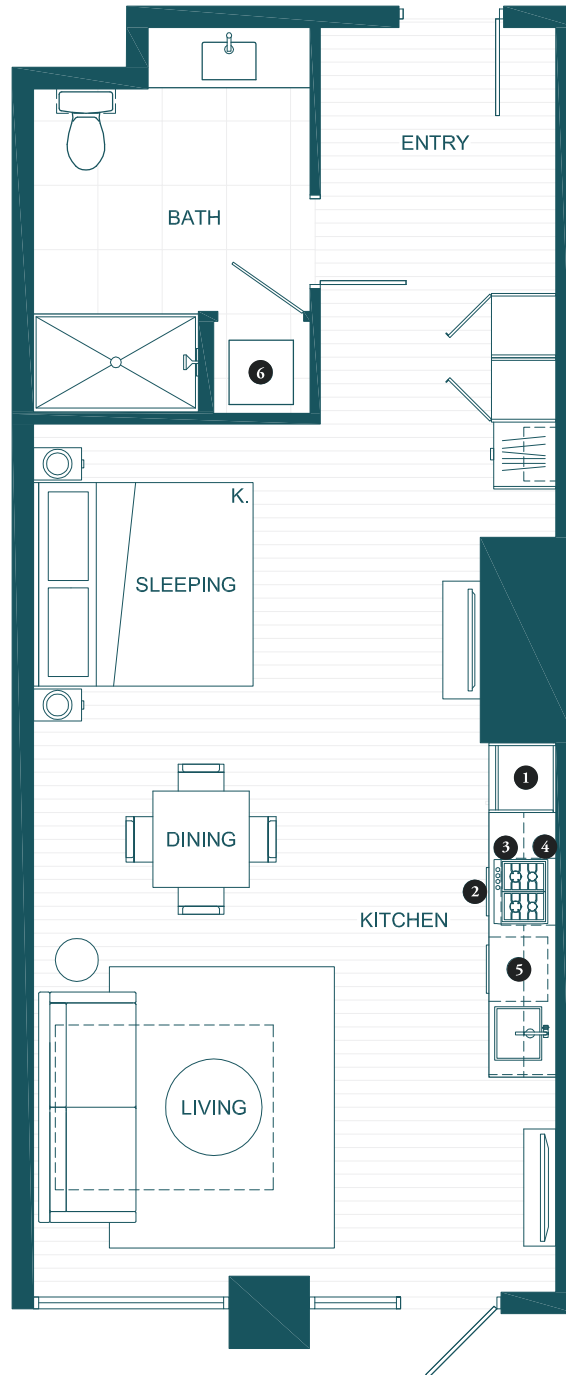

**ACCESSIBLE
WATERFRONT
STUDIO**

Accessible Waterfront Studio

STEVESTON
WATERFRONT HOTEL

TOTAL AREA

455 SQ FT

Feature List:

1. 24" Fulgor Milano Integrated Fridge
2. 24" Breda Induction Cooktop
3. 24" Convection Wall Oven
4. 24" Frigidaire Microwave Hoodfan Combo
5. 24" Blomberg Integrated Dishwasher
6. Blomberg Washer + Dryer