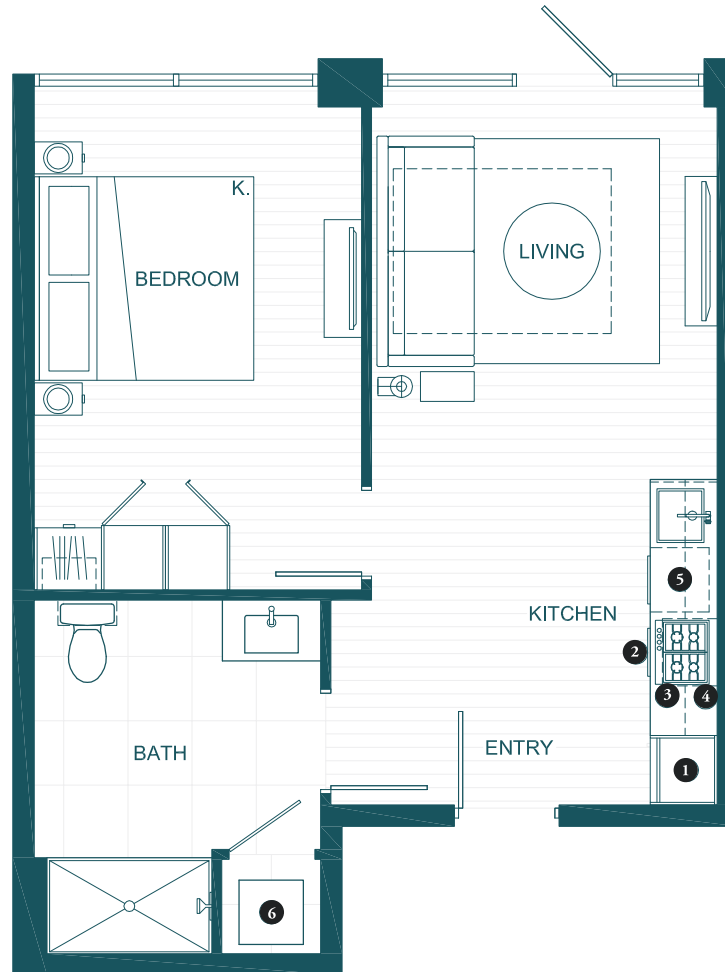

**ACCESSIBLE
ONE BEDROOM
SUITE**

Accessible One Bedroom Suite

STEVESTON
WATERFRONT HOTEL

TOTAL AREA

330 SQ FT

Feature List:

1. 24" Fulgor Milano Integrated Fridge
2. 24" Breda Induction Cooktop
3. 24" Convection Wall Oven
4. 24" Frigidalre Microwave Hoodfan Combo
5. 24" Blomberg Integrated Dishwasher
6. Blomberg Washer + Dryer